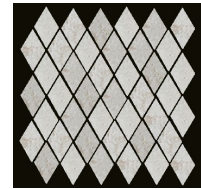

Forest

Glazed Porcelain Tile by

Ash
(ASH)

Cedar
(CEDA)

Hickory
(HICK)

Maple
(MAPL)

Oak
(OAK)

Pine
(PINE)

Field Tile: 6x6 MCB ##### FORESFF66; 10x10 MCB ##### FORESFF10;
10x20 MCB ##### FORESFF21; 13x13 MCB ##### FORESFF13; 20x20 MCB ##### FORESFF20

Mosaics: 13x13 Rombo (shown above) MCB ##### FORESMORO; 2x2 MCB ##### FORESMO13;
4x4 MCB ##### FORESMO44

Accents:

3x13 Bullnose (row 1 above) MCB ##### FORESBN13; 4x20 Battiscopa MCB ##### FORESBT42

1x1 Quarter Round Beak (row 2 above) MCB ##### FORESQRBK

1x6.5 Quarter Round (row 3 above) MCB ##### FORESQRRD