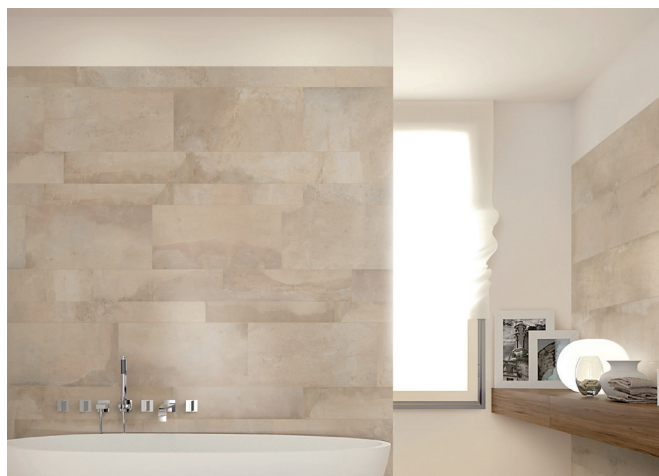

ADDISON BY FINE

Brown (BROW)

Cotto (COTT)

Grey (GREY)

Sand (SAND)

White (WHIT)

Product Information:

- Frost Resistance = Y
- 12x48 VIV ##### ADDISFF28
- 6x24 VIV ##### ADDISFF64
- Check Decor 24 for stock

 V3-Moderate variation is inherent in this tile. All material must be inspected prior to installation. Absolutely no claims will be accepted after installation.