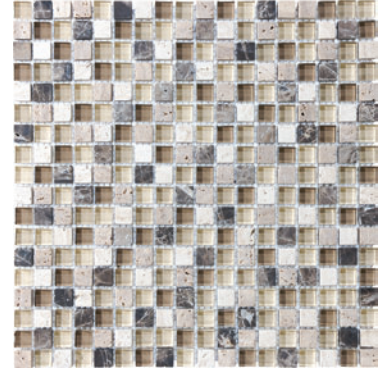

bliss
glass + stone

BLISS – GLASS STONE BLEND MOSAICS

5/8" x 5/8" CABERNET GLASS STONE BLEND MOSAICS
35-005

5/8" x 5/8" BAMBOO GLASS STONE BLEND MOSAICS
35-003

5/8" x 5/8" CAPPUCINNO GLASS STONE BLEND MOSAICS
35-002

5/8" x 5/8" MIDNIGHT GLASS STONE BLEND MOSAICS
35-004

5/8" x 5/8" WATERFALL GLASS STONE BLEND MOSAICS
35-007

5/8" x 5/8" ICELAND GLASS STONE BLEND MOSAICS
35-008

5/8" x 5/8" SPA GLASS STONE BLEND MOSAICS
35-001

5/8" x 5/8" CRÈME BRÛLÉE GLASS STONE BLEND MOSAICS
35-006

PACKAGING INFORMATION

DESCRIPTION	ITEM CODE	LBS/BOX	PCS/BOX	SQFT/BOX	BOXES/SKID	SQFT/SKID
5/8" x 5/8" CABERNET GLASS STONE BLEND MOSAICS	35-005	32.0	10	10	36	360
5/8" x 5/8" BAMBOO GLASS STONE BLEND MOSAICS	35-003	32.0	10	10	36	360
5/8" x 5/8" CAPPUCINNO GLASS STONE BLEND MOSAICS	35-002	32.0	10	10	36	360
5/8" x 5/8" MIDNIGHT GLASS STONE BLEND MOSAICS	35-004	32.0	10	10	36	360
5/8" x 5/8" WATERFALL GLASS STONE BLEND MOSAICS	35-007	32.0	10	10	36	360
5/8" x 5/8" ICELAND GLASS STONE BLEND MOSAICS	35-008	32.0	10	10	36	360
5/8" x 5/8" SPA GLASS STONE BLEND MOSAICS	35-001	32.0	10	10	36	360
5/8" x 5/8" CRÈME BRÛLÉE GLASS STONE BLEND MOSAICS	35-006	32.0	10	10	36	360

CRÈME BRÛLÉE GLASS STONE LINEAR BLEND MOSAICS
35-014

PACKAGING INFORMATION

DESCRIPTION	ITEM CODE	LBS/BOX	PCS/BOX	SQFT/BOX	BOXES/SKID	SQFT/SKID
CABERNET GLASS STONE LINEAR BLEND MOSAICS	35-013	36.63	10	10	36	360
BAMBOO GLASS STONE LINEAR BLEND MOSAICS	35-011	36.63	10	10	36	360
CAPPUCINNO GLASS STONE LINEAR BLEND MOSAICS	35-010	36.63	10	10	36	360
MIDNIGHT GLASS STONE LINEAR BLEND MOSAICS	35-012	36.63	10	10	36	360
WATERFALL GLASS STONE LINEAR BLEND MOSAICS	35-015	36.63	10	10	36	360
ICELAND GLASS STONE LINEAR BLEND MOSAICS	35-016	36.63	10	10	36	360
SPA GLASS STONE LINEAR BLEND MOSAICS	35-009	36.63	10	10	36	360
CRÈME BRÛLÉE GLASS STONE LINEAR BLEND MOSAICS	35-014	36.63	10	10	36	360