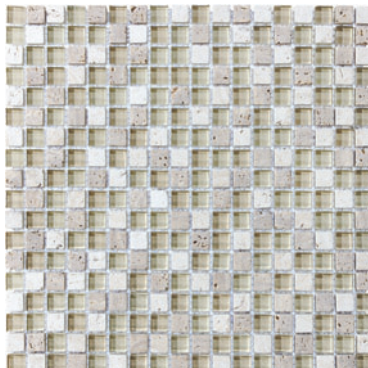

bliss
glass + stone

BLISS – GLASS STONE BLEND MOSAICS

5/8" x 5/8" CABERNET GLASS STONE BLEND MOSAICS
35-005

5/8" x 5/8" BAMBOO GLASS STONE BLEND MOSAICS
35-003

5/8" x 5/8" CAPPUCINNO GLASS STONE BLEND MOSAICS
35-002

5/8" x 5/8" MIDNIGHT GLASS STONE BLEND MOSAICS
35-004

5/8" x 5/8" WATERFALL GLASS STONE BLEND MOSAICS
35-007

5/8" x 5/8" ICELAND GLASS STONE BLEND MOSAICS
35-008

5/8" x 5/8" SPA GLASS STONE BLEND MOSAICS
35-001

5/8" x 5/8" CRÈME BRÛLÉE GLASS STONE BLEND MOSAICS
35-006

PACKAGING INFORMATION

DESCRIPTION	ITEM CODE	LBS/BOX	PCS/BOX	SQFT/BOX	BOXES/SKID	SQFT/SKID
5/8" x 5/8" CABERNET GLASS STONE BLEND MOSAICS	35-005	32.0	10	10	36	360
5/8" x 5/8" BAMBOO GLASS STONE BLEND MOSAICS	35-003	32.0	10	10	36	360
5/8" x 5/8" CAPPUCINNO GLASS STONE BLEND MOSAICS	35-002	32.0	10	10	36	360
5/8" x 5/8" MIDNIGHT GLASS STONE BLEND MOSAICS	35-004	32.0	10	10	36	360
5/8" x 5/8" WATERFALL GLASS STONE BLEND MOSAICS	35-007	32.0	10	10	36	360
5/8" x 5/8" ICELAND GLASS STONE BLEND MOSAICS	35-008	32.0	10	10	36	360
5/8" x 5/8" SPA GLASS STONE BLEND MOSAICS	35-001	32.0	10	10	36	360
5/8" x 5/8" CRÈME BRÛLÉE GLASS STONE BLEND MOSAICS	35-006	32.0	10	10	36	360

CRÈME BRÛLÉE GLASS STONE LINEAR BLEND MOSAICS
35-014

PACKAGING INFORMATION

DESCRIPTION	ITEM CODE	LBS/BOX	PCS/BOX	SQFT/BOX	BOXES/SKID	SQFT/SKID
CABERNET GLASS STONE LINEAR BLEND MOSAICS	35-013	36.63	10	10	36	360
BAMBOO GLASS STONE LINEAR BLEND MOSAICS	35-011	36.63	10	10	36	360
CAPPUCINNO GLASS STONE LINEAR BLEND MOSAICS	35-010	36.63	10	10	36	360
MIDNIGHT GLASS STONE LINEAR BLEND MOSAICS	35-012	36.63	10	10	36	360
WATERFALL GLASS STONE LINEAR BLEND MOSAICS	35-015	36.63	10	10	36	360
ICELAND GLASS STONE LINEAR BLEND MOSAICS	35-016	36.63	10	10	36	360
SPA GLASS STONE LINEAR BLEND MOSAICS	35-009	36.63	10	10	36	360
CRÈME BRÛLÉE GLASS STONE LINEAR BLEND MOSAICS	35-014	36.63	10	10	36	360