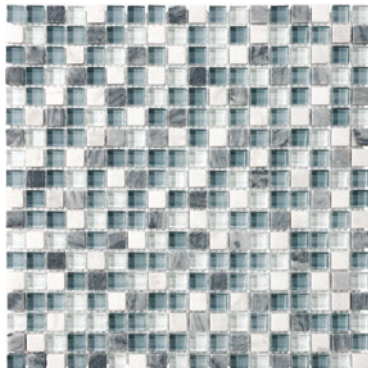

bliss
glass + stone

BLISS – GLASS STONE BLEND MOSAICS

5/8" x 5/8" CABERNET GLASS STONE BLEND MOSAICS
35-005

5/8" x 5/8" BAMBOO GLASS STONE BLEND MOSAICS
35-003

5/8" x 5/8" CAPPUCINNO GLASS STONE BLEND MOSAICS
35-002

5/8" x 5/8" MIDNIGHT GLASS STONE BLEND MOSAICS
35-004

5/8" x 5/8" WATERFALL GLASS STONE BLEND MOSAICS
35-007

5/8" x 5/8" ICELAND GLASS STONE BLEND MOSAICS
35-008

5/8" x 5/8" SPA GLASS STONE BLEND MOSAICS
35-001

5/8" x 5/8" CRÈME BRÛLÉE GLASS STONE BLEND MOSAICS
35-006

PACKAGING INFORMATION

DESCRIPTION	ITEM CODE	LBS/BOX	PCS/BOX	SQFT/BOX	BOXES/SKID	SQFT/SKID
5/8" x 5/8" CABERNET GLASS STONE BLEND MOSAICS	35-005	32.0	10	10	36	360
5/8" x 5/8" BAMBOO GLASS STONE BLEND MOSAICS	35-003	32.0	10	10	36	360
5/8" x 5/8" CAPPUCINNO GLASS STONE BLEND MOSAICS	35-002	32.0	10	10	36	360
5/8" x 5/8" MIDNIGHT GLASS STONE BLEND MOSAICS	35-004	32.0	10	10	36	360
5/8" x 5/8" WATERFALL GLASS STONE BLEND MOSAICS	35-007	32.0	10	10	36	360
5/8" x 5/8" ICELAND GLASS STONE BLEND MOSAICS	35-008	32.0	10	10	36	360
5/8" x 5/8" SPA GLASS STONE BLEND MOSAICS	35-001	32.0	10	10	36	360
5/8" x 5/8" CRÈME BRÛLÉE GLASS STONE BLEND MOSAICS	35-006	32.0	10	10	36	360