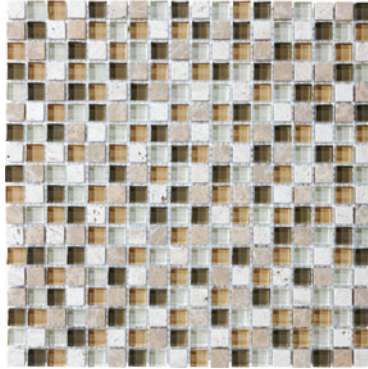

bliss
glass + stone

BLISS – GLASS STONE BLEND MOSAICS

5/8" x 5/8" CABERNET GLASS STONE BLEND MOSAICS
35-005

5/8" x 5/8" BAMBOO GLASS STONE BLEND MOSAICS
35-003

5/8" x 5/8" CAPPUCINNO GLASS STONE BLEND MOSAICS
35-002

5/8" x 5/8" MIDNIGHT GLASS STONE BLEND MOSAICS
35-004

5/8" x 5/8" WATERFALL GLASS STONE BLEND MOSAICS
35-007

5/8" x 5/8" ICELAND GLASS STONE BLEND MOSAICS
35-008

5/8" x 5/8" SPA GLASS STONE BLEND MOSAICS
35-001

5/8" x 5/8" CRÈME BRÛLÉE GLASS STONE BLEND MOSAICS
35-006

PACKAGING INFORMATION

DESCRIPTION	ITEM CODE	LBS/BOX	PCS/BOX	SQFT/BOX	BOXES/SKID	SQFT/SKID
5/8" x 5/8" CABERNET GLASS STONE BLEND MOSAICS	35-005	32.0	10	10	36	360
5/8" x 5/8" BAMBOO GLASS STONE BLEND MOSAICS	35-003	32.0	10	10	36	360
5/8" x 5/8" CAPPUCINNO GLASS STONE BLEND MOSAICS	35-002	32.0	10	10	36	360
5/8" x 5/8" MIDNIGHT GLASS STONE BLEND MOSAICS	35-004	32.0	10	10	36	360
5/8" x 5/8" WATERFALL GLASS STONE BLEND MOSAICS	35-007	32.0	10	10	36	360
5/8" x 5/8" ICELAND GLASS STONE BLEND MOSAICS	35-008	32.0	10	10	36	360
5/8" x 5/8" SPA GLASS STONE BLEND MOSAICS	35-001	32.0	10	10	36	360
5/8" x 5/8" CRÈME BRÛLÉE GLASS STONE BLEND MOSAICS	35-006	32.0	10	10	36	360

CRÈME BRÛLÉE GLASS STONE LINEAR BLEND MOSAICS
35-014

PACKAGING INFORMATION

DESCRIPTION	ITEM CODE	LBS/BOX	PCS/BOX	SQFT/BOX	BOXES/SKID	SQFT/SKID
CABERNET GLASS STONE LINEAR BLEND MOSAICS	35-013	36.63	10	10	36	360
BAMBOO GLASS STONE LINEAR BLEND MOSAICS	35-011	36.63	10	10	36	360
CAPPUCINNO GLASS STONE LINEAR BLEND MOSAICS	35-010	36.63	10	10	36	360
MIDNIGHT GLASS STONE LINEAR BLEND MOSAICS	35-012	36.63	10	10	36	360
WATERFALL GLASS STONE LINEAR BLEND MOSAICS	35-015	36.63	10	10	36	360
ICELAND GLASS STONE LINEAR BLEND MOSAICS	35-016	36.63	10	10	36	360
SPA GLASS STONE LINEAR BLEND MOSAICS	35-009	36.63	10	10	36	360
CRÈME BRÛLÉE GLASS STONE LINEAR BLEND MOSAICS	35-014	36.63	10	10	36	360