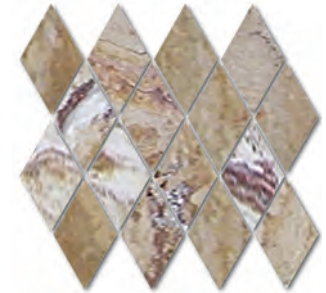

ANTIQUE BRUSHED STONE

CHATEAUX

4 Piece Chiseled Edge Versailles Pattern

12x12 Micro Versailles Sheet

Rhomboid 9x10 Sheet

Chiseled Edge formats: 12x24, 18x18, 12x12 & 4 Pc Versailles Pattern

Square Edge formats: 4x8, 4x4 & Mosaic Sheets

$\frac{3}{4}$ x12 Pencil Rail

2 $\frac{1}{2}$ x12 Crown Molding

VENETIAN

4 Piece Chiseled Edge Versailles Pattern
Additional finish and formats on page 74

12x12 Micro Versailles Sheet

Rhomboid 9x10 Sheet

Chiseled Edge formats: 12x24, 18x18, 12x12 & 4 Pc Versailles Pattern

Square Edge formats: 4x8, 4x4 & Mosaic Sheets

$\frac{3}{4}$ x12 Pencil Rail

2 $\frac{1}{2}$ x12 Crown Molding

WARM WALNUT

4 Piece Chiseled Edge Versailles Pattern

12x12 Micro Versailles Sheet

Rhomboid 9x10 Sheet

Chiseled Edge formats: 12x24, 18x18, 12x12 & 4 Pc Versailles Pattern

Square Edge formats: 4x8, 4x4 & Mosaic Sheets

$\frac{3}{4}$ x12 Pencil Rail

2 $\frac{1}{2}$ x12 Crown Molding