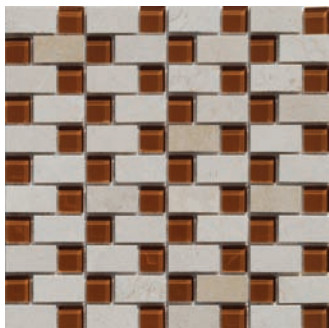

STONE & GLASS MIXED MOSAICS

STAIR STEPS - 12x12 SHEETS

#1 Stone & Glass Staggered Mosaic Mix - 6mm

#2 Stone & Glass Staggered Mosaic Mix - 6mm

#3 Stone & Glass Staggered Mosaic Mix - 6mm

#4 Stone & Glass Staggered Mosaic Mix - 6mm

#5 Stone & Glass Staggered Mosaic Mix - 6mm

Above: #3 Stone & Glass Staggered Mosaic Mix

PIXIE STIX - 12x12 SHEETS

#1 Stone & Glass Linear Mosaic Mix - 6mm

#2 Stone & Glass Linear Mosaic Mix - 6mm

#3 Stone & Glass Linear Mosaic Mix - 6mm

#4 Stone & Glass Linear Mosaic Mix - 6mm

#5 Stone & Glass Linear Mosaic Mix - 6mm

PUZZLE BLEND MOSAIC - 12x12 SHEETS

#1 Stone & Glass Random Mosaic Mix - 6mm