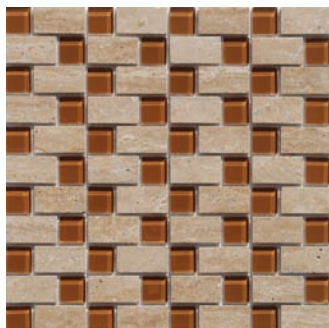

STONE & GLASS MIXED MOSAICS

STAIR STEPS - 12x12 SHEETS

#1 Stone & Glass Staggered Mosaic Mix - 6mm

#2 Stone & Glass Staggered Mosaic Mix - 6mm

#3 Stone & Glass Staggered Mosaic Mix - 6mm

#4 Stone & Glass Staggered Mosaic Mix - 6mm

#5 Stone & Glass Staggered Mosaic Mix - 6mm

Above: #3 Stone & Glass Staggered Mosaic Mix

PIXIE STIX - 12x12 SHEETS

#1 Stone & Glass Linear Mosaic Mix - 6mm

#2 Stone & Glass Linear Mosaic Mix - 6mm

#3 Stone & Glass Linear Mosaic Mix - 6mm