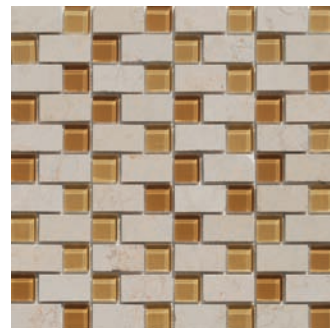

STONE & GLASS MIXED MOSAICS

STAIR STEPS - 12x12 SHEETS

#1 Stone & Glass Staggered Mosaic Mix - 6mm

#2 Stone & Glass Staggered Mosaic Mix - 6mm

#3 Stone & Glass Staggered Mosaic Mix - 6mm

#4 Stone & Glass Staggered Mosaic Mix - 6mm

#5 Stone & Glass Staggered Mosaic Mix - 6mm

Above: #3 Stone & Glass Staggered Mosaic Mix

PIXIE STIX - 12x12 SHEETS

#1 Stone & Glass Linear Mosaic Mix - 6mm

#2 Stone & Glass Linear Mosaic Mix - 6mm

#3 Stone & Glass Linear Mosaic Mix - 6mm

#4 Stone & Glass Linear Mosaic Mix - 6mm

#5 Stone & Glass Linear Mosaic Mix - 6mm

PUZZLE BLEND MOSAIC - 12x12 SHEETS

#1 Stone & Glass Random Mosaic Mix - 6mm